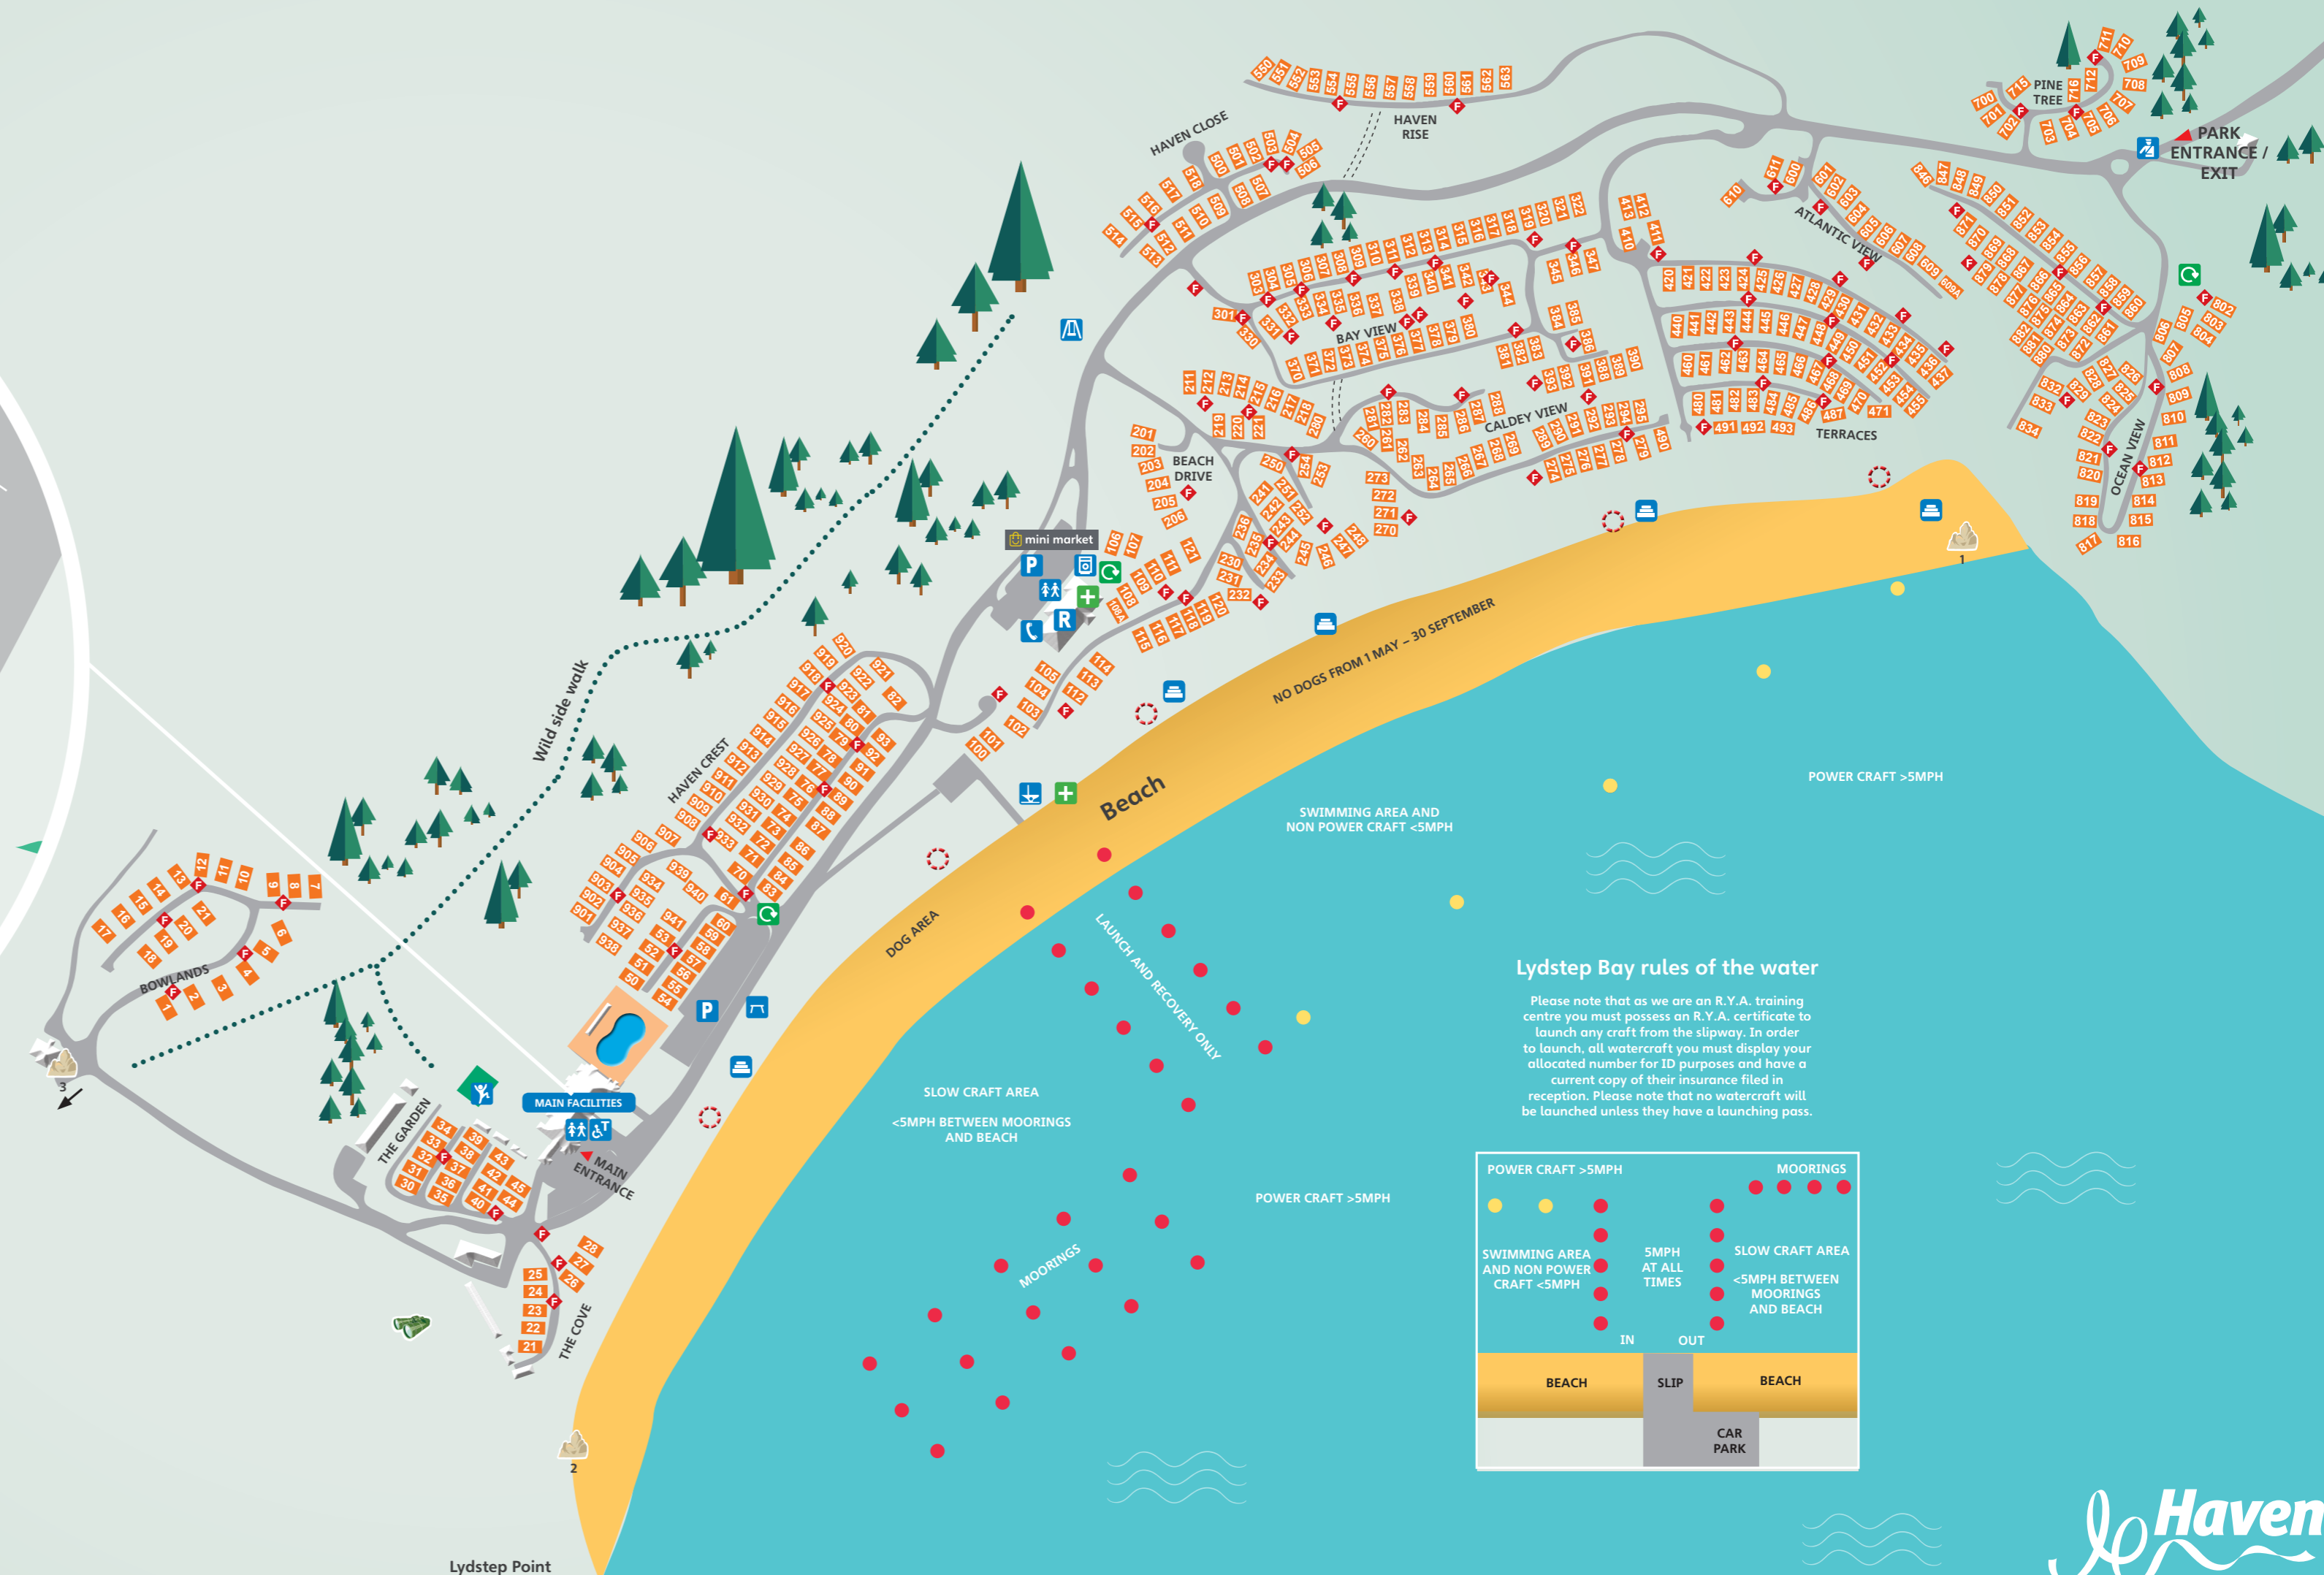

Map key

Amenities

- mini market CONVENIENCE STORE
- LAUNDERETTE

Facilities

- RECEPTION
- FIRST AID POINT
- RECYCLING POINT
- LIFE RING
- PAYPHONE
- PUBLIC FOOTPATH
- MAIN GATE SECURITY
- SLIP WAY
- STEPS/ACCESS TO BEACH
- TOILETS
- DISABLED TOILETS
- PARKING
- FIRE POINT

Activities and leisure

- CLIMBING WALL
- PICNIC AREA
- CHILDREN'S PLAY AREA
- REMAINS OF CASTELLATED READING ROOM
- WILD SIDE WALK
- 1. SKULL CAVE
- 2. CAVE OF THE SEA WITCH
- 3. LYDSTEP CAVERN BAY'S TOWERING CAVES

Reception **01834 871871**
24hr security **07968 104391**

Haven WiFi WiFi access available for casual internet browsing in the Main Reception and in the Manor House complex

Your accommodation area name and caravan number is:

Lydstep Bay rules of the water

Please note that as we are an R.Y.A. training centre you must possess an R.Y.A. certificate to launch any craft from the slipway. In order to launch, all watercraft you must display your allocated number for ID purposes and have a current copy of their insurance filed in reception. Please note that no watercraft will be launched unless they have a launching pass.