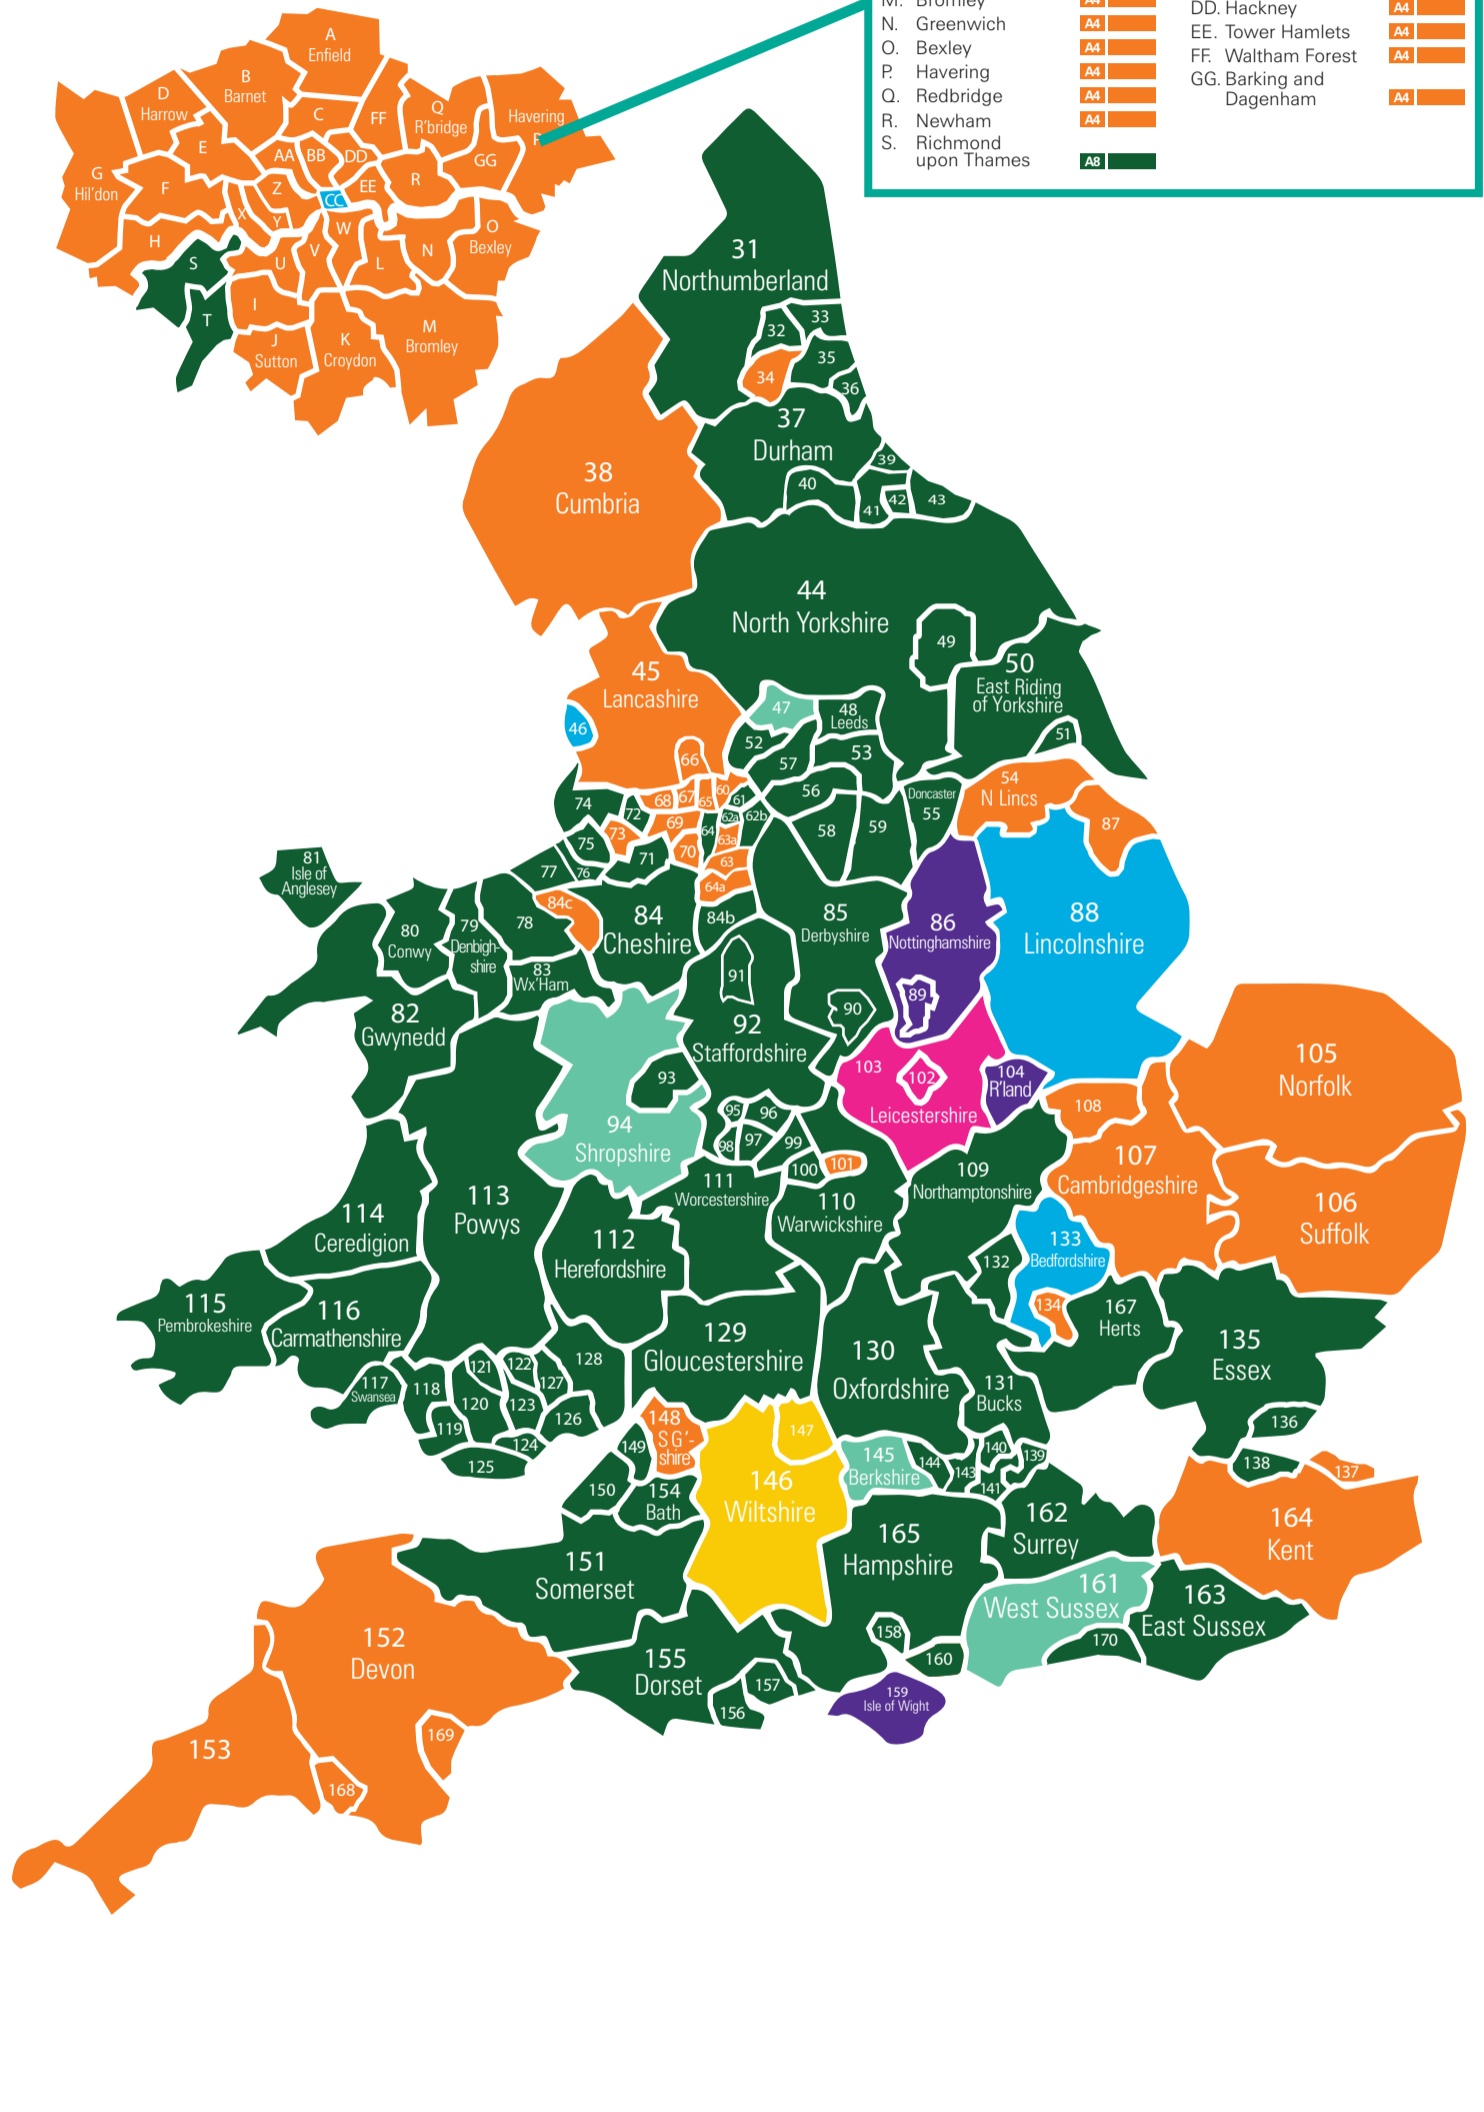

AREA NAME	CODE
Barnsley (56)	A8
Bath and North East Somerset (154)	A8
Bedfordshire (133)	A5
Berkshire, West (145)	A7
Birmingham (99)	A8
Blackburn (66)	A4
Blackpool (46)	A5
Bolton (67)	A4
Bournemouth (157)	A8
Bracknell Forest (141)	A8
Bradford (47)	A7
Brighton and Hove (170)	A8
Bristol (149)	A8
Buckinghamshire (131)	A8
Bury (65)	A4
Calderdale (52)	A8
Cambridgeshire (107)	A4
Cheshire, East (84b)	A8
Cheshire, West and Cheshire (84)	A8
Cornwall (153)	A4
Coventry (101)	A4
Cumbria (38)	A4
Darlington (40)	A8
Derby City (90)	A8
Derbyshire (85)	A8
Devon (152)	A4
Doncaster (55)	A8
Dorset (155)	A8
Dudley (98)	A8
Durham (37)	A8
East Riding of Yorkshire (50)	A8
Essex (135)	A8
Gateshead (34)	A4
Gloucestershire (129)	A8
Gloucestershire, South (148)	A8
Halton (76)	A8
Hampshire (165)	A8
Hartlepool (39)	A8
Herefordshire (112)	A8
Hertfordshire (167)	A8
Isle of Wight (159)	A3
Isles of Scilly	A2
Kent (164)	A4
Kingston upon Hull City (51)	A8
Kirklees (57)	A8
Knowsley (73)	A8
Lancashire (45)	A4
Leeds (48)	A8
Leicester City (102)	A1
Leicestershire (103)	A1
Lincolnshire (88)	A5
Lincolnshire, North East (87)	A4
Liverpool (75)	A8
Luton (134)	A4
Manchester (64)	A4
Medway (137)	A4
Middlesbrough (42)	A8
Milton Keynes (132)	A8
Newcastle upon Tyne (32)	A8
Norfolk (105)	A4
Northamptonshire (109)	A8
Northumberland (31)	A8
Nottingham City (89)	A3
Nottinghamshire (86)	A3
Oldham (61)	A8
Oxfordshire (130)	A8
Peterborough (108)	A4
Plymouth (168)	A4
Poole (156)	A8
Portsmouth (160)	A8
Reading (144)	A8
Redcar and Cleveland (43)	A8
Rochdale (60)	A4
Rotherham (59)	A8
Rutland (104)	A3
Salford (69)	A4
Sandwell (97)	A8
Sefton (74)	A8
Sheffield (58)	A8
Shropshire (94)	A7
Slough (139)	A8
Solihull (100)	A8
Somerset (151)	A8
Somerset, North (150)	A8
Southampton (158)	A8
Southend (136)	A8
St Helens (72)	A8
Staffordshire (92)	A8
Stockport Primary (63)	A4
Stockport Secondary (63a)	A4
Stockton-on-Tees (41)	A8
Stoke-on-Trent (91)	A8
Suffolk (106)	A4
Sunderland (36)	A8
Surrey (162)	A8
Sussex, East (163)	A8
Sussex, West (161)	A8
Swindon (147)	A8
Tameside, Primary (62a)	A8
Tameside, Secondary (62b)	A8
Telford and Wrekin (93)	A8
Thurrock (138)	A8
Torbay (169)	A4
Trafford (70)	A4
Tyneside, North (33)	A8
Tyneside, South (35)	A8
Wakefield (53)	A8
Walsall (96)	A8
Warrington (71)	A8
Warwickshire (110)	A8
Wigan (68)	A4
Wiltshire (146)	A6
Windsor and Maidenhead (140)	A8
Wirral (77)	A8
Wokingham (143)	A4
Wolverhampton (95)	A8
Worcestershire (111)	A8
York City (49)	A8
Yorkshire, North (44)	A8
Blaenau Gwent (122)	A8
Bridgend (119)	A8
Caerphilly (123)	A8
Cardiff (124)	A4
Carmarthenshire (116)	A8
Ceredigion (114)	A8
Conwy (80)	A8
Denbighshire (79)	A8
Flintshire (78)	A8
Gwynedd (82)	A8
Isle of Anglesey (81)	A8
Merthyr Tydfil (121)	A8
Monmouthshire (128)	A8
Neath Port Talbot (118)	A8
Newport (126)	A8
Pembrokeshire (115)	A8
Powys (113)	A8
Rhondda, Cynon, Taff (120)	A8
Swansea (117)	A8
Torfaen (127)	A8
Vale of Glamorgan (125)	A8
Wrexham (83)	A8

Wales

AREA NAME

AREA NAME	CODE
Blaenau Gwent (122)	A8
Bridgend (119)	A8
Caerphilly (123)	A8
Cardiff (124)	A4
Carmarthenshire (116)	A8
Ceredigion (114)	A8
Conwy (80)	A8
Denbighshire (79)	A8
Flintshire (78)	A8
Gwynedd (82)	A8
Isle of Anglesey (81)	A8
Merthyr Tydfil (121)	A8
Monmouthshire (128)	A8
Neath Port Talbot (118)	A8
Newport (126)	A8
Pembrokeshire (115)	A8
Powys (113)	A8
Rhondda, Cynon, Taff (120)	A8
Swansea (117)	A8
Torfaen (127)	A8
Vale of Glamorgan (125)	A8
Wrexham (83)	A8