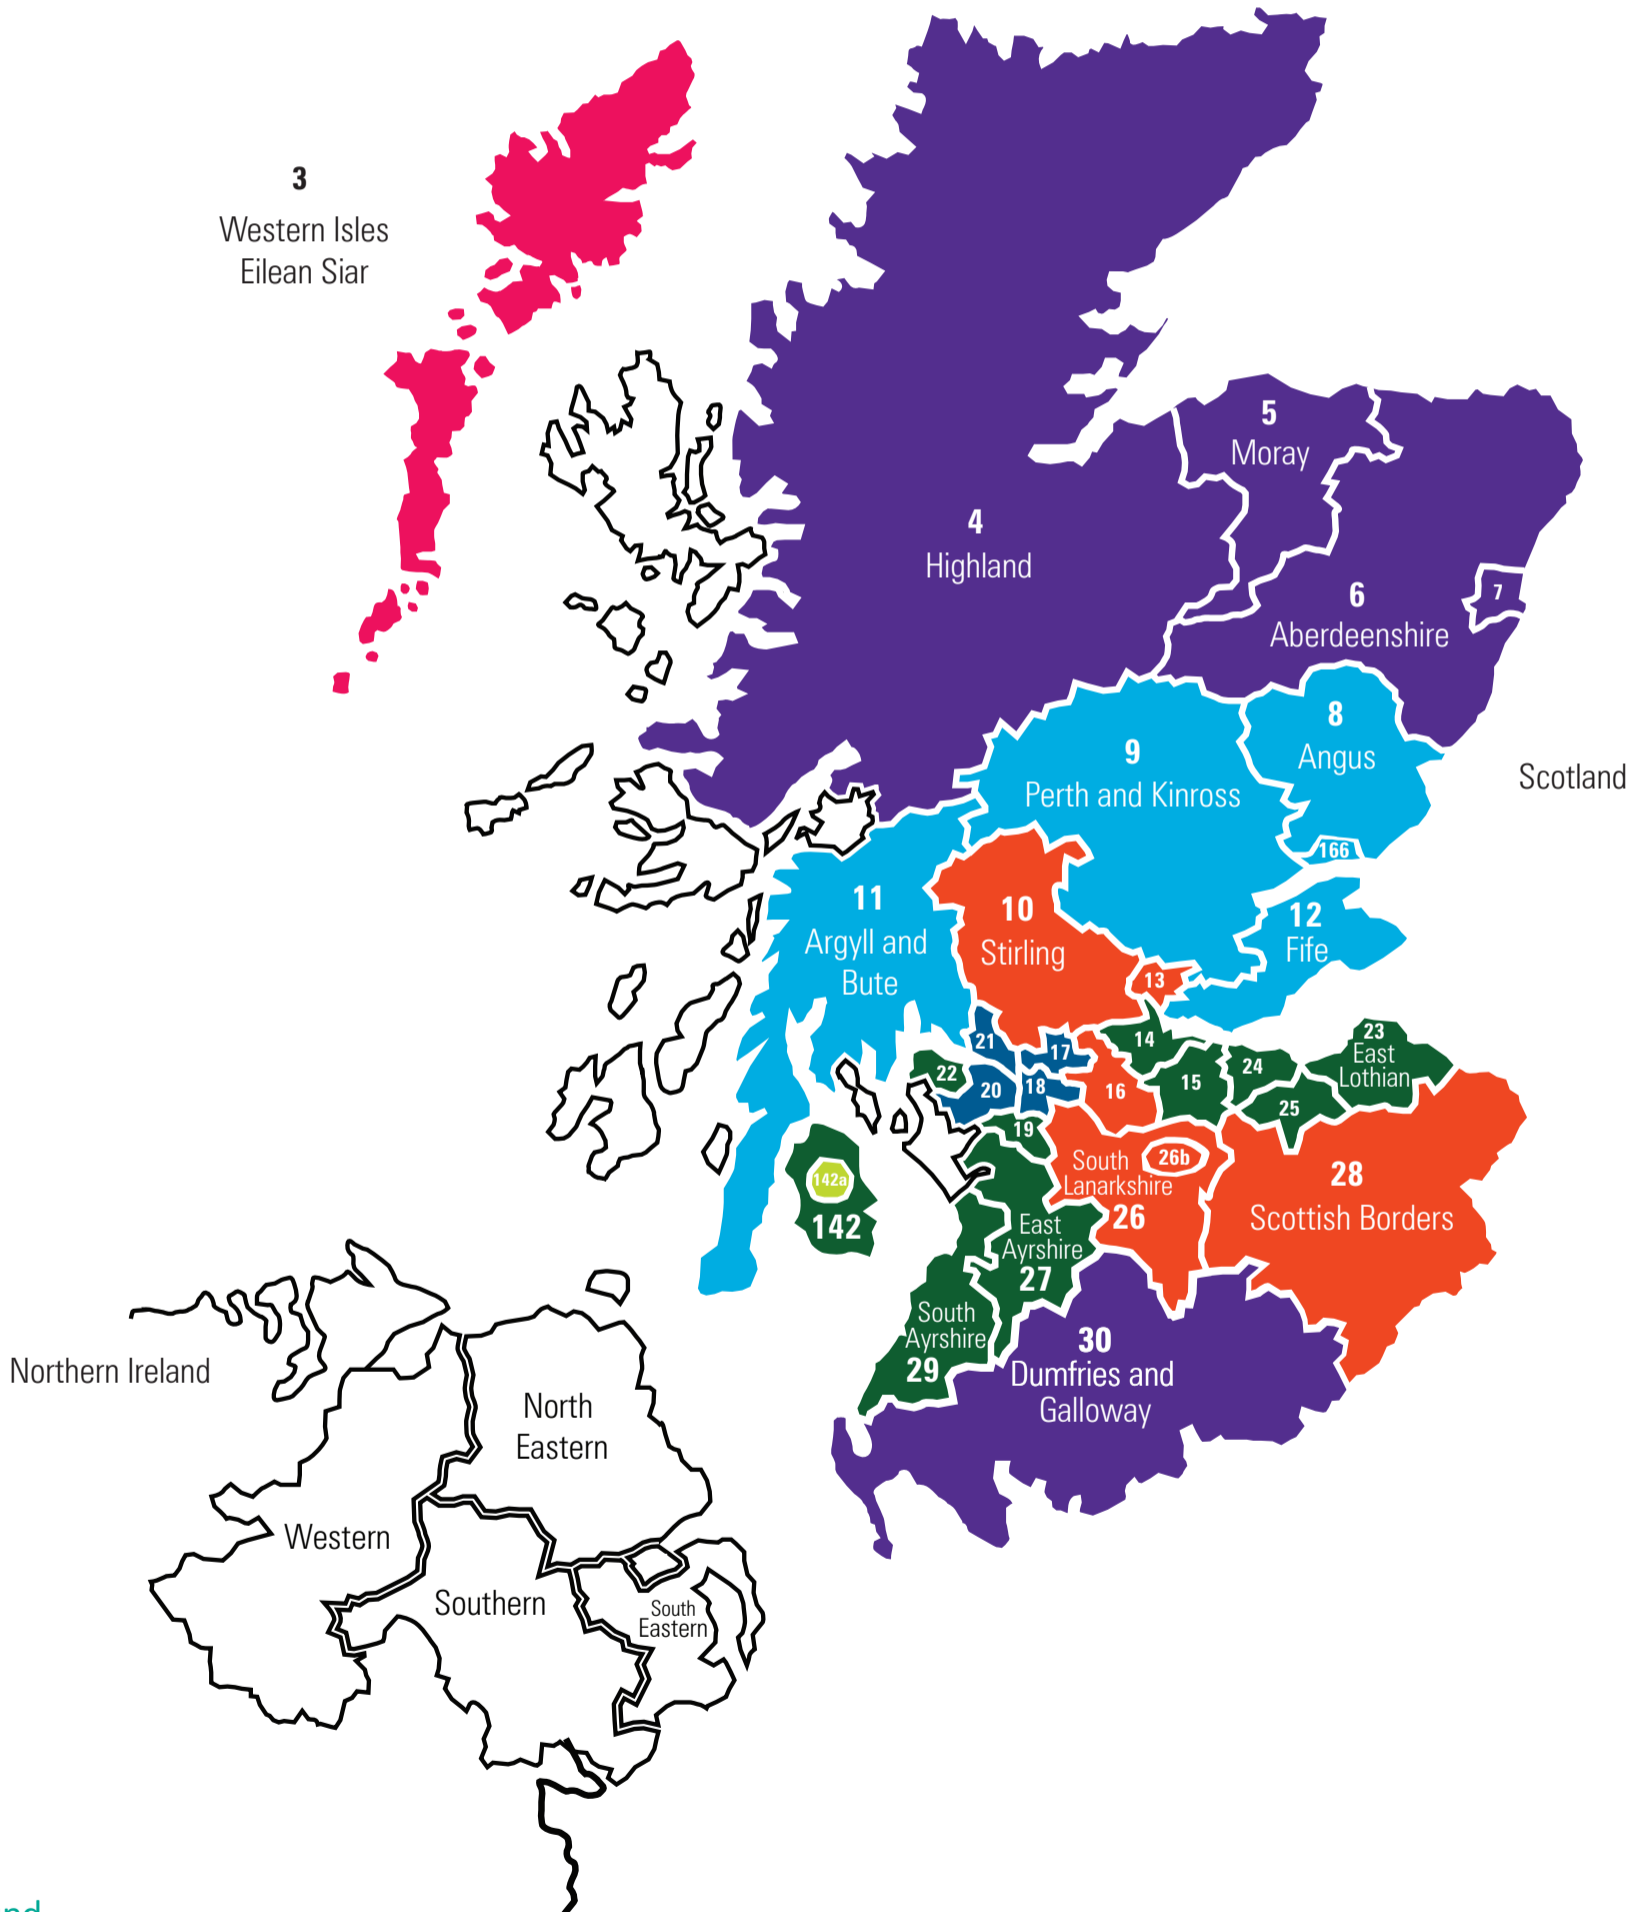

Map of Local Education Authorities

Scotland and Northern Ireland – OCTOBER HALF-TERM 2019

CODE	2019 OCTOBER HALF-TERM DATE BAND	% of areas off
A1	Mon 7 Oct–Fri 18 Oct	14%
A2	Mon 7 Oct–Mon 21 Oct	3%
A3	Fri 11 Oct–Fri 18 Oct	11%
A4	Mon 14 Oct–Fri 18 Oct	17%
A5	Mon 14 Oct–Mon 21 Oct	31%
A6	Mon 14 Oct–Tues 22 Oct	3%
A7	Mon 14 Oct–Fri 25 Oct	17%
A8	Mon 14 Oct–Tues 29 Oct	3%

Shetland Islands

Orkney Islands

Scotland

AREA NAME	CODE	AREA NAME	CODE	AREA NAME	CODE	AREA NAME	CODE		
Aberdeen City (7)	A7	Ayrshire, South (29)	A5	Falkirk (14)	A5	Lanarkshire, South (excl Lanark) (26b)	A6	Renfrewshire (20)	A3
Aberdeenshire (6)	A7	Clackmannanshire (13)	A4	Fife (12)	A4	Lothian, East (23)	A5	Renfrewshire, East (19)	A5
Angus (8)	A1	Dumfries and Galloway (30)	A7	Glasgow City (18)	A7	Lothian, West (15)	A5	Scottish Borders (28)	A4
Argyll and Bute (11)	A1	Dunbartonshire, East (17)	A3	Highland (4)	A3	Midlothian (25)	A5	Shetland Islands	A7
Ayrshire, East (27)	A5	Dunbartonshire, West (21)	A3	Inverclyde (22)	A3	Moray (5)	A7	Stirling (10)	A4
Ayrshire, North (Arran) (142a)	A2	Dundee City (166)	A1	Lanarkshire, North (16)	A1	Orkney Islands	A8	Western Isles (3)	A6
Ayrshire, North (Other) (142)	A5	Edinburgh City (24)	A5	Lanarkshire, South (Lanark) (26)	A4	Perth and Kinross (9)	A1		