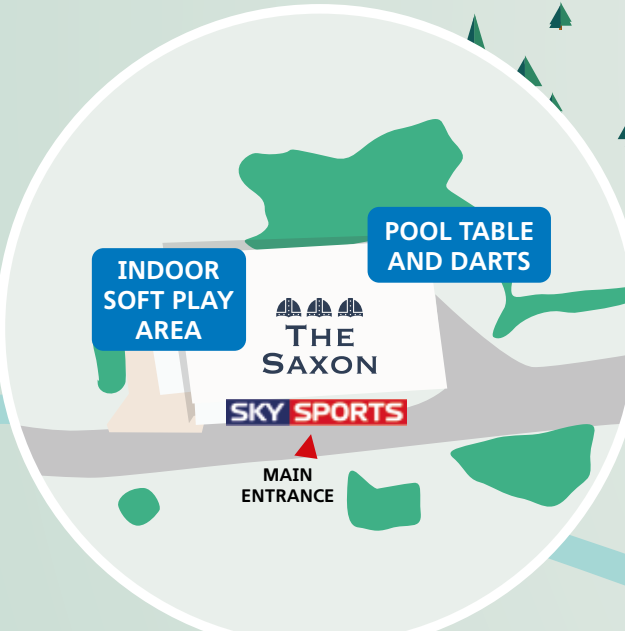

9-hole pitch and putt golf course

DOG WALKING AREA

TO THE BEACH

A259 BEXHILL ROAD

TO BEXHILL EASTBOURNE AND BRIGHTON

TO THE BEACH