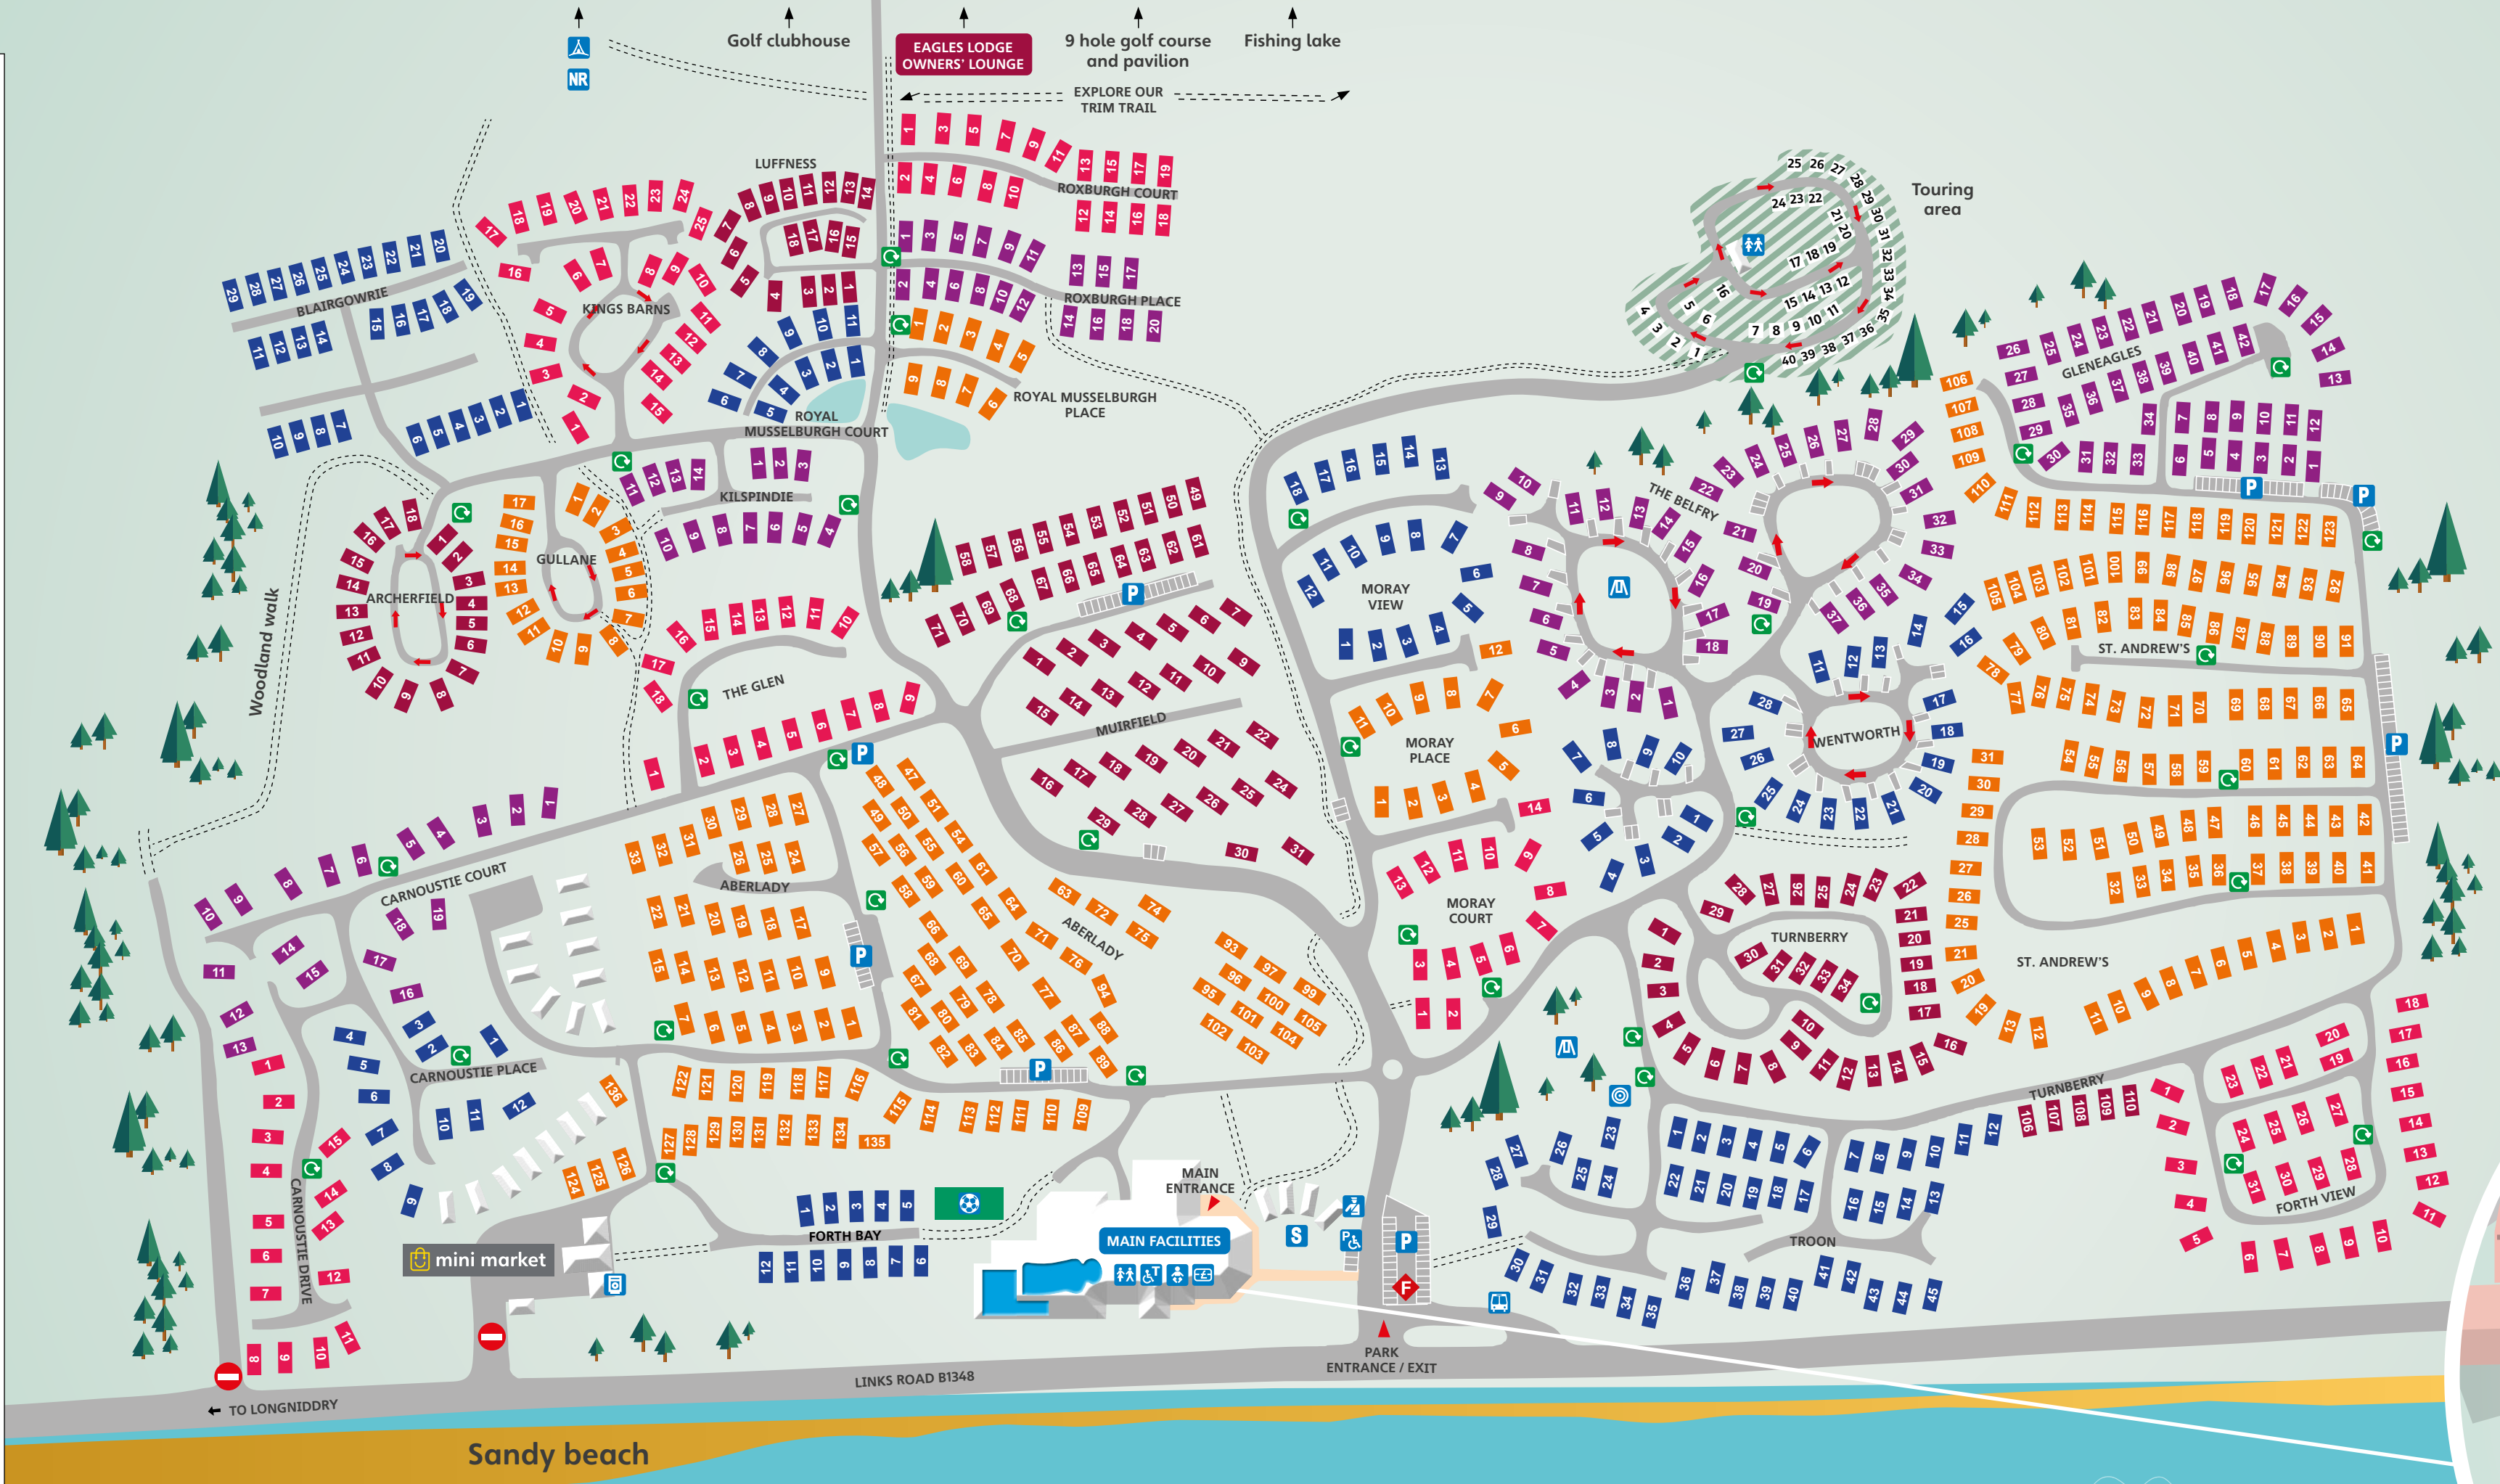

Map key

- Amenities**
- THE BOATIE BLEST BAR & RESTAURANT
 - COOK'S FISH & CHIPS
 - ENTERTAINMENT VENUE
 - CONVENIENCE STORE
 - FUNWORKS AMUSEMENTS
 - LAUNDERETTE

- Facilities**
- CARAVAN SHOWGROUND
 - PARKING
 - BUS STOP
 - DISABLED PARKING
 - TOILETS
 - MAIN GATE SECURITY
 - BABY CHANGING FACILITIES
 - DISABLED TOILETS
 - CASH POINT
 - FIRE ASSEMBLY POINT
 - RECYCLING POINT
 - TOURING AREA
 - PUBLIC FOOTPATH
 - ONE WAY SYSTEM

- Activities**
- MULTI-SPORTS COURT
 - ACTIVITY RANGE
 - CHILDREN'S PLAY AREA
 - NATURE ROCKZ TEEPEE
 - NATURE ROCKZ

Reception
 Open Monday and Friday 8am - 7pm
 Tuesday, Wednesday, Thursday and Saturday 8.30am - 6pm
 Sunday 8.30am - 5pm

Map information correct at time of going to print January 2020.

Haven WiFi
 WiFi access available for casual internet browsing in our Boatie Blest bar and restaurant (inc. terrace)